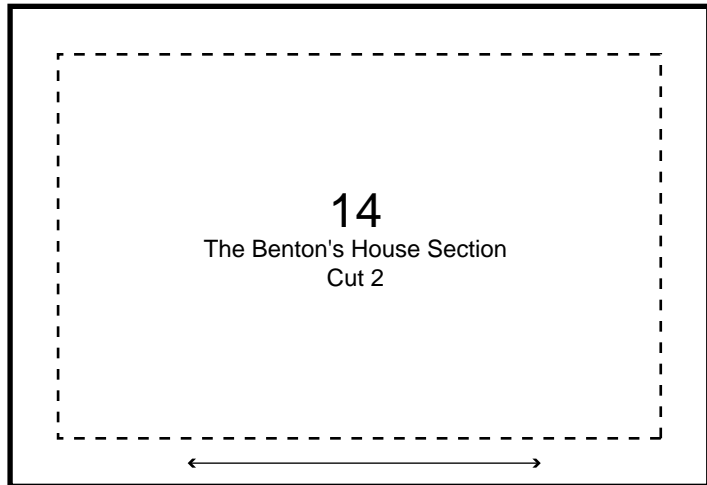

QuiltersVillage Sampler Quilt

"The Benton's House Section"

10 1/2" x 19 1/2" finished

Piece Identification

Section Assembly

Template Size Key ... After printing, templates will be the correct size when both the horizontal and vertical lines measure one inch.

QuiltersVillage Sampler Quilt

"The Benton's House Section"

Page 2

Template Size Key

www.QuiltersVillage.com

QuiltersVillage Sampler Quilt

"The Benton's House Section"

Page 3