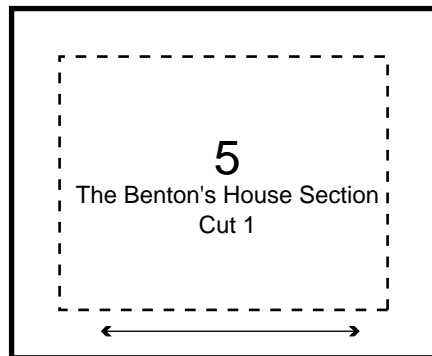

QuiltersVillage Sampler Quilt

"The Benton's House Section"

10 1/2" x 19 1/2" finished

Piece Identification

Section Assembly

Template Size Key ... After printing, templates will be the correct size when both the horizontal and vertical lines measure one inch.

QuiltersVillage Sampler Quilt

"The Benton's House Section"

Page 2

Template Size Key

www.QuiltersVillage.com

QuiltersVillage Sampler Quilt

"The Benton's House Section"

Page 3

QuiltersVillage Sampler Quilt

"The Benton's House Section"

Page 4