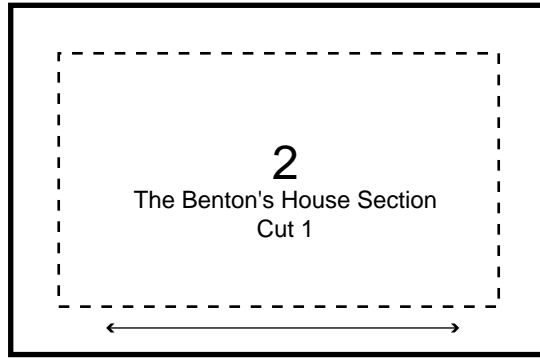

QuiltersVillage Sampler Quilt

"The Benton's House Section"

10 1/2" x 19 1/2" finished

Piece Identification

Section Assembly

Template Size Key ... After printing, templates will be the correct size when both the horizontal and vertical lines measure one inch.

QuiltersVillage Sampler Quilt

"The Benton's House Section"

Page 2

Template Size Key

www.QuiltersVillage.com

QuiltersVillage Sampler Quilt

"The Benton's House Section"

Page 3

QuiltersVillage Sampler Quilt

"The Benton's House Section"

Page 4