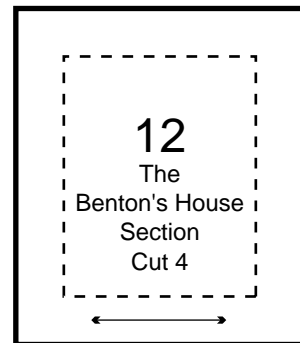

QuiltersVillage Sampler Quilt

"The Benton's House Section"

10 1/2" x 19 1/2" finished

Piece Identification

Section Assembly

Template Size Key ... After printing, templates will be the correct size when both the horizontal and vertical lines measure one inch.

QuiltersVillage Sampler Quilt

"The Benton's House Section"

Page 2

Template Size Key

www.QuiltersVillage.com

QuiltersVillage Sampler Quilt

"The Benton's House Section"

Page 3

QuiltersVillage Sampler Quilt

"The Benton's House Section"

Page 4