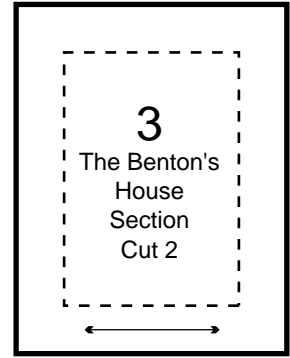

QuiltersVillage Sampler Quilt

"The Benton's House Section"

10 1/2" x 19 1/2" finished

Piece Identification

Section Assembly

Template Size Key ... After printing, templates will be the correct size when both the horizontal and vertical lines measure one inch.

QuiltersVillage Sampler Quilt

"The Benton's House Section"

Page 2

Template Size Key

www.QuiltersVillage.com

QuiltersVillage Sampler Quilt

"The Benton's House Section"

Page 3

QuiltersVillage Sampler Quilt

"The Benton's House Section"

Page 4