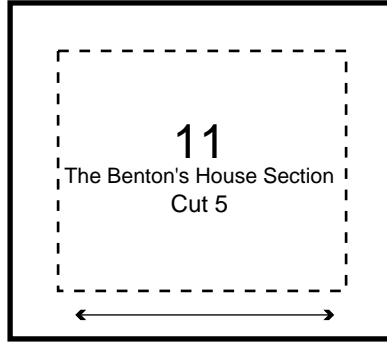

QuiltersVillage Sampler Quilt

"The Benton's House Section"

10 1/2" x 19 1/2" finished

Piece Identification

Section Assembly

Template Size Key ... After printing, templates will be the correct size when both the horizontal and vertical lines measure one inch.

QuiltersVillage Sampler Quilt

"The Benton's House Section"

Page 2

Template Size Key

www.QuiltersVillage.com

QuiltersVillage Sampler Quilt

"The Benton's House Section"

Page 3

QuiltersVillage Sampler Quilt

"The Benton's House Section"

Page 4