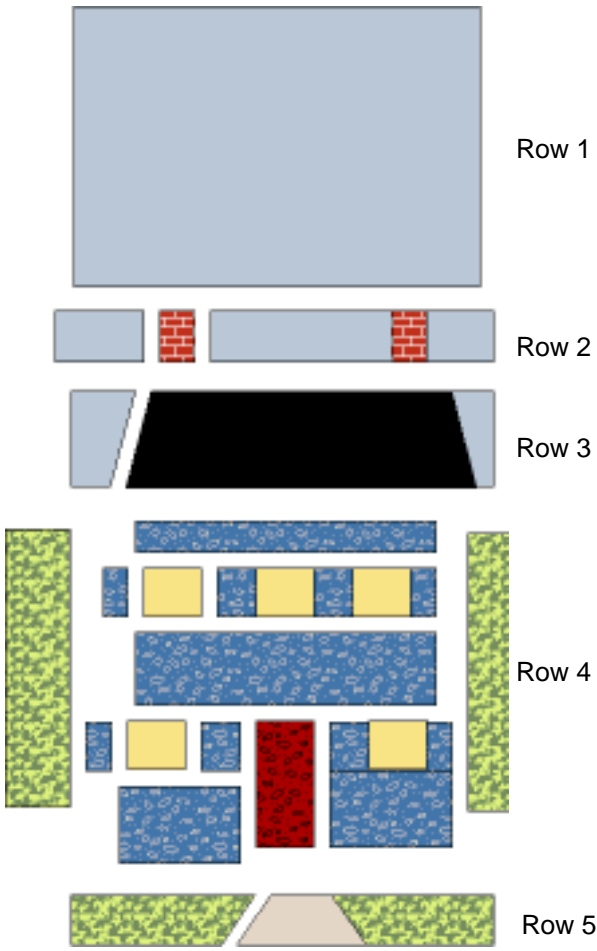

QuiltersVillage Sampler Quilt

"The Benton's House Section"

10 1/2" x 19 1/2" finished

Piece Identification

Section Assembly

Template Size Key ... After printing, templates will be the correct size when both the horizontal and vertical lines measure one inch.

QuiltersVillage Sampler Quilt

"The Benton's House Section"

Page 2

Template Size Key

www.QuiltersVillage.com

QuiltersVillage Sampler Quilt

"The Benton's House Section"

Page 3

QuiltersVillage Sampler Quilt

"The Benton's House Section"

Page 4