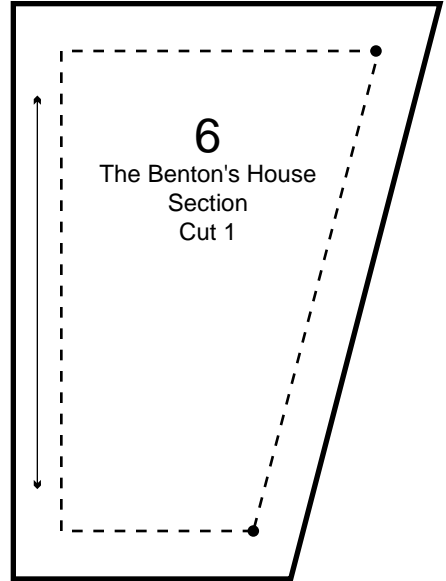

QuiltersVillage Sampler Quilt

"The Benton's House Section"

10 1/2" x 19 1/2" finished

Piece Identification

Section Assembly

Template Size Key ... After printing, templates will be the correct size when both the horizontal and vertical lines measure one inch.

QuiltersVillage Sampler Quilt

"The Benton's House Section"

Page 2

Template Size Key

www.QuiltersVillage.com

QuiltersVillage Sampler Quilt

"The Benton's House Section"

Page 3

QuiltersVillage Sampler Quilt

"The Benton's House Section"

Page 4