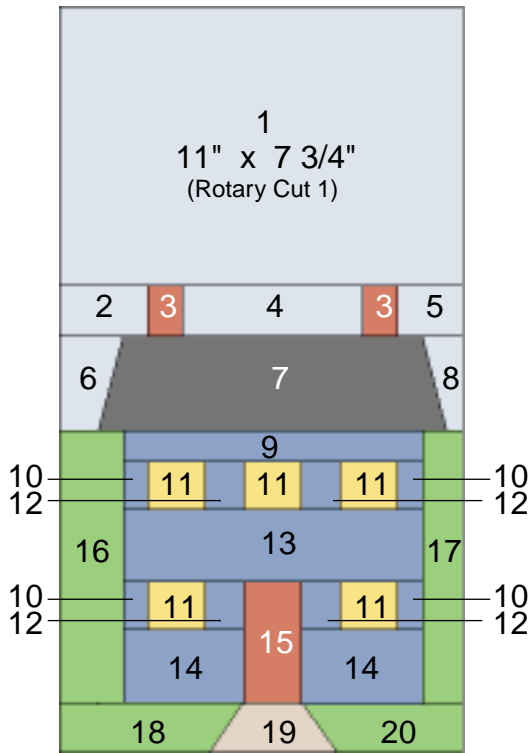

QuiltersVillage Sampler Quilt

"The Benton's House Section"

10 1/2" x 19 1/2" finished

Piece Identification

Section Assembly

Template Size Key ... After printing, templates will be the correct size when both the horizontal and vertical lines measure one inch.

QuiltersVillage Sampler Quilt

"The Benton's House Section"

Page 2

Template Size Key

www.QuiltersVillage.com

QuiltersVillage Sampler Quilt

"The Benton's House Section"

Page 3

QuiltersVillage Sampler Quilt

"The Benton's House Section"

Page 4