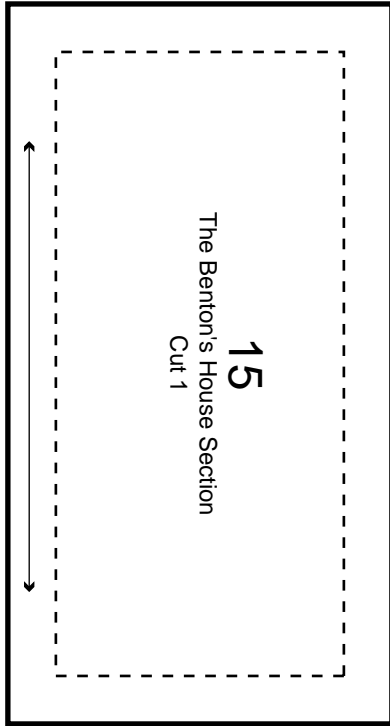

QuiltersVillage Sampler Quilt

"The Benton's House Section"

10 1/2" x 19 1/2" finished

Piece Identification

Section Assembly

Template Size Key ... After printing, templates will be the correct size when both the horizontal and vertical lines measure one inch.

QuiltersVillage Sampler Quilt

"The Benton's House Section"

Page 2

Template Size Key

www.QuiltersVillage.com

QuiltersVillage Sampler Quilt

"The Benton's House Section"

Page 3

QuiltersVillage Sampler Quilt

"The Benton's House Section"

Page 4