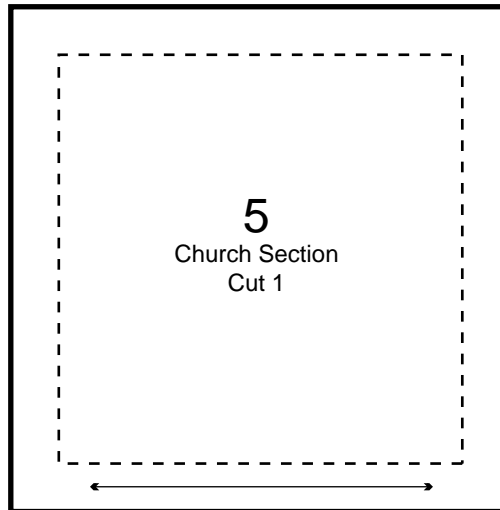

QuiltersVillage Sampler Quilt

"Church Section"

10 1/2" x 20 1/4" finished

Piece Identification

Section Assembly

Template Size Key ... After printing, templates will be the correct size when both the horizontal and vertical lines measure one inch.

Row 1

Row 2

Row 3

Row 4

Row 5

Row 6

www.QuiltersVillage.com

QuiltersVillage Sampler Quilt

"Church Section"

Page 2

QuiltersVillage Sampler Quilt

"Church Section"

Page 3

QuiltersVillage Sampler Quilt

"Church Section"

Page 4

QuiltersVillage Sampler Quilt

"Church Section"

Page 5