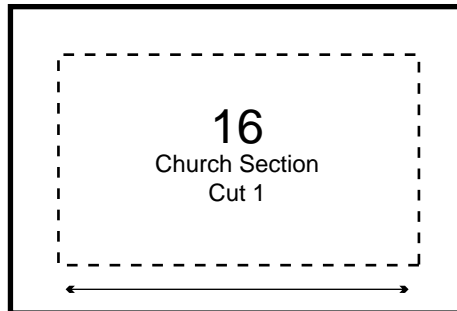

QuiltersVillage Sampler Quilt

"Church Section"

10 1/2" x 20 1/4" finished

Piece Identification

Section Assembly

Template Size Key ... After printing, templates will be the correct size when both the horizontal and vertical lines measure one inch.

Row 1

Row 2

Row 3

Row 4

Row 5

Row 6

www.QuiltersVillage.com

QuiltersVillage Sampler Quilt

QuiltersVillage Sampler Quilt

"Church Section"

Page 5