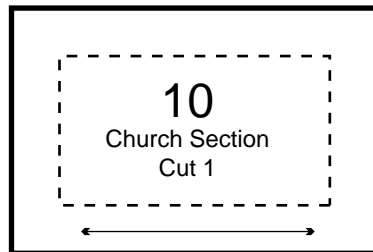

QuiltersVillage Sampler Quilt

"Church Section"

10 1/2" x 20 1/4" finished

Piece Identification

Section Assembly

Template Size Key ... After printing, templates will be the correct size when both the horizontal and vertical lines measure one inch.

"Church Section"

Page 2

QuiltersVillage Sampler Quilt

"Church Section"

Page 3

QuiltersVillage Sampler Quilt

"Church Section"

Page 4