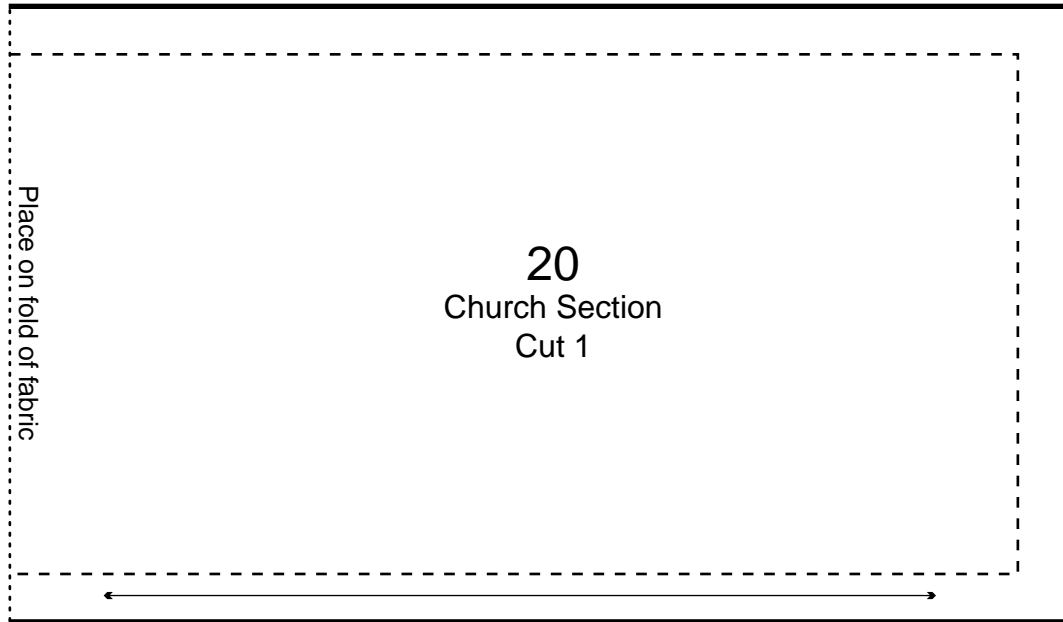

QuiltersVillage Sampler Quilt

"Church Section"

Page 4