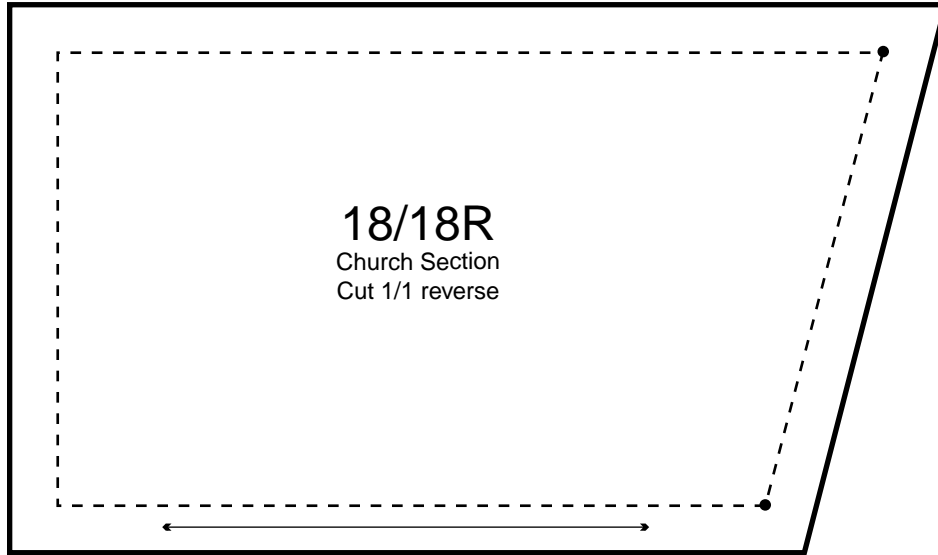

QuiltersVillage Sampler Quilt

"Church Section"

Page 3