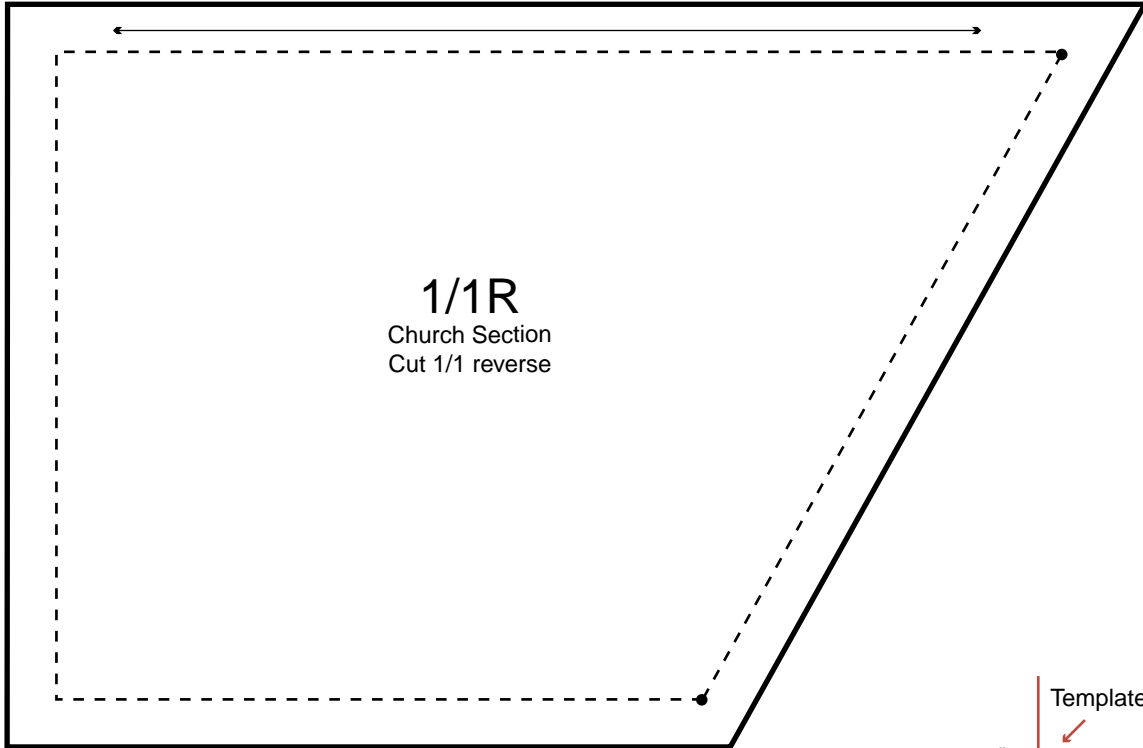

QuiltersVillage Sampler Quilt

"Church Section"

Page 2