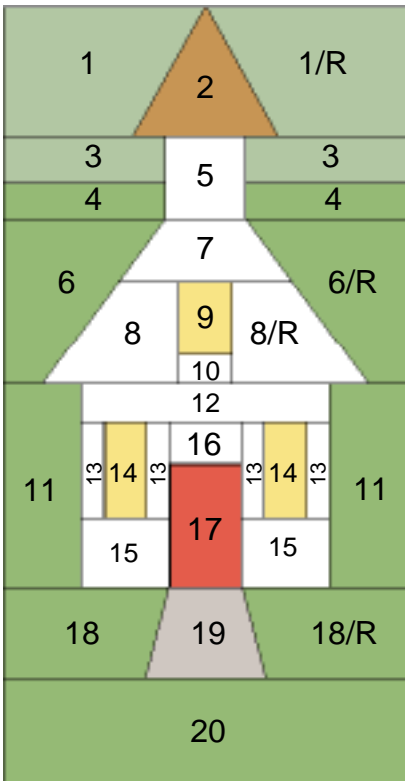

QuiltersVillage Sampler Quilt

"Church Section"

10 1/2" x 20 1/4" finished

Piece Identification

Section Assembly

Template Size Key ... After printing, templates will be the correct size when both the horizontal and vertical lines measure one inch.

Row 1

Row 2

Row 3

Row 4

Row 5

Row 6

www.QuiltersVillage.com

QuiltersVillage Sampler Quilt

"Church Section"

Page 2

QuiltersVillage Sampler Quilt

"Church Section"

Page 3

QuiltersVillage Sampler Quilt

"Church Section"

Page 4

QuiltersVillage Sampler Quilt

"Church Section"

Page 5