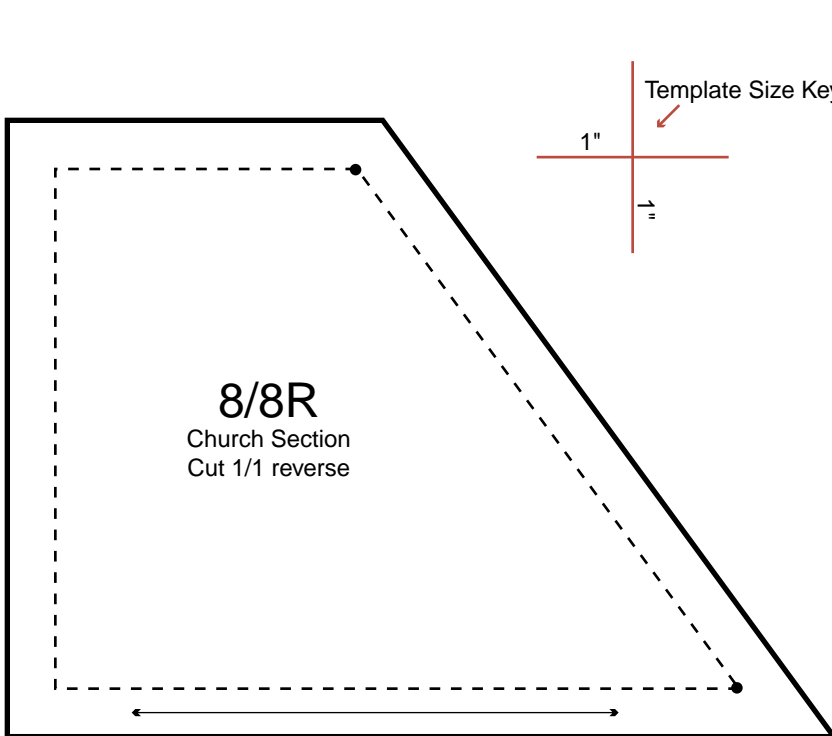

QuiltersVillage Sampler Quilt

"Church Section"

10 1/2" x 20 1/4" finished

Piece Identification

Section Assembly

Template Size Key ... After printing, templates will be the correct size when both the horizontal and vertical lines measure one inch.

Row 1

Row 2

Row 3

Row 4

Row 5

Row 6

www.QuiltersVillage.com

QuiltersVillage Sampler Quilt

"Church Section"

Page 2

QuiltersVillage Sampler Quilt

"Church Section"

Page 3

QuiltersVillage Sampler Quilt

"Church Section"

Page 4