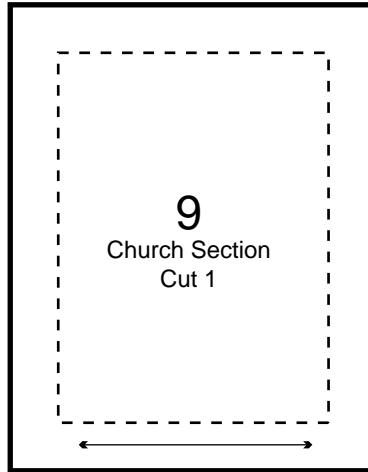

QuiltersVillage Sampler Quilt

"Church Section"

10 1/2" x 20 1/4" finished

Piece Identification

Section Assembly

Template Size Key ... After printing, templates will be the correct size when both the horizontal and vertical lines measure one inch.

Row 1

Row 2

Row 3

Row 4

Row 5

Row 6

www.QuiltersVillage.com

QuiltersVillage Sampler Quilt

"Church Section"

Page 2

QuiltersVillage Sampler Quilt

"Church Section"

Page 3

QuiltersVillage Sampler Quilt

"Church Section"

Page 4

QuiltersVillage Sampler Quilt

"Church Section"

Page 5