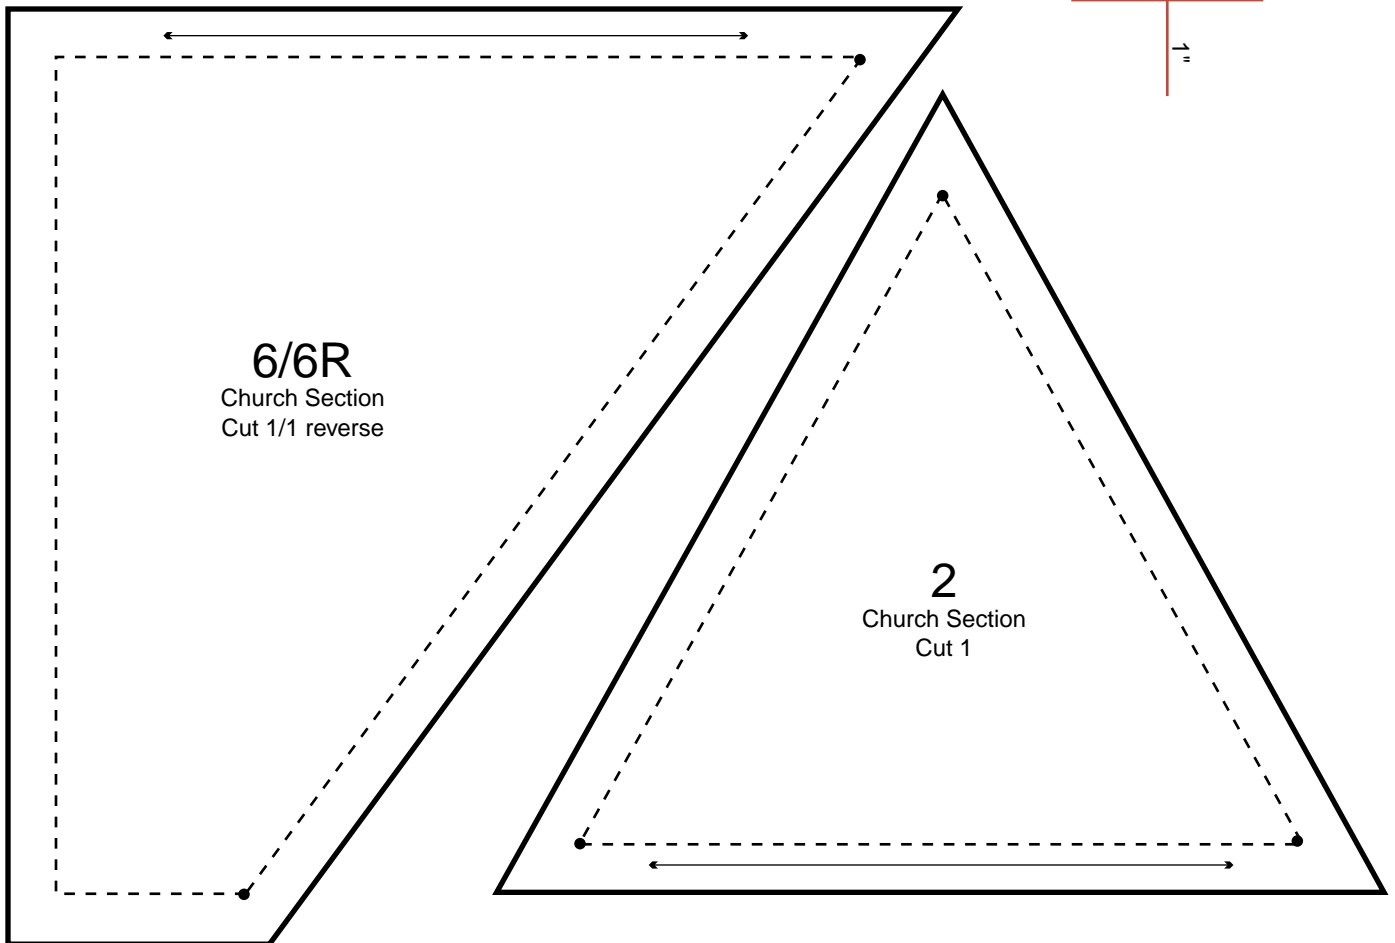

QuiltersVillage Sampler Quilt

"Church Section"

Page 2