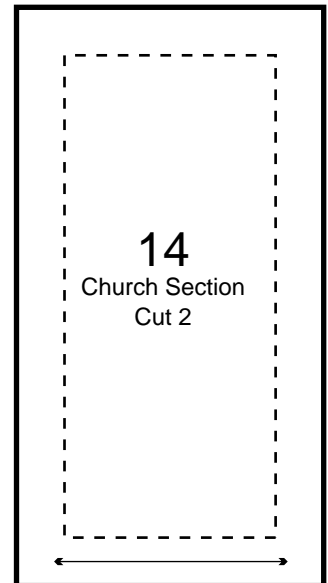

QuiltersVillage Sampler Quilt

"Church Section"

10 1/2" x 20 1/4" finished

Piece Identification

Section Assembly

Template Size Key ... After printing, templates will be the correct size when both the horizontal and vertical lines measure one inch.

Row 1

Row 2

Row 3

Row 4

Row 5

Row 6

www.QuiltersVillage.com

QuiltersVillage Sampler Quilt

"Church Section"

Page 2

QuiltersVillage Sampler Quilt

"Church Section"

Page 3

QuiltersVillage Sampler Quilt

"Church Section"

Page 4

QuiltersVillage Sampler Quilt

"Church Section"

Page 5