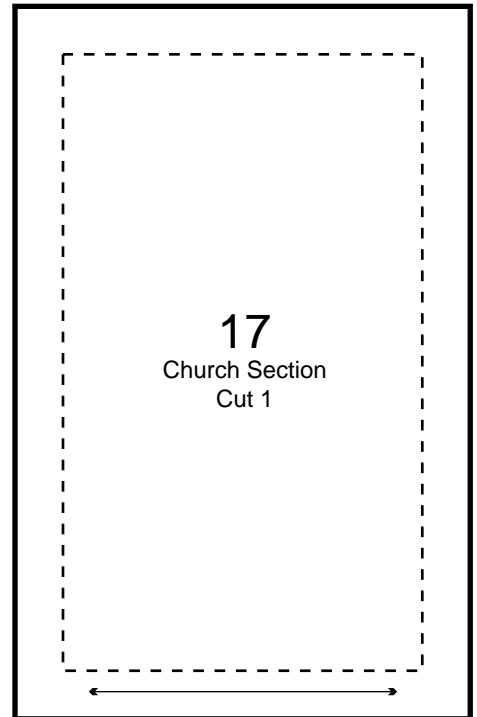

QuiltersVillage Sampler Quilt

"Church Section"

10 1/2" x 20 1/4" finished

Piece Identification

Section Assembly

Template Size Key ... After printing, templates will be the correct size when both the horizontal and vertical lines measure one inch.

Row 1

Row 2

Row 3

Row 4

Row 5

Row 6

www.QuiltersVillage.com

QuiltersVillage Sampler Quilt

"Church Section"

Page 2

QuiltersVillage Sampler Quilt

"Church Section"

Page 3

QuiltersVillage Sampler Quilt

"Church Section"

Page 4